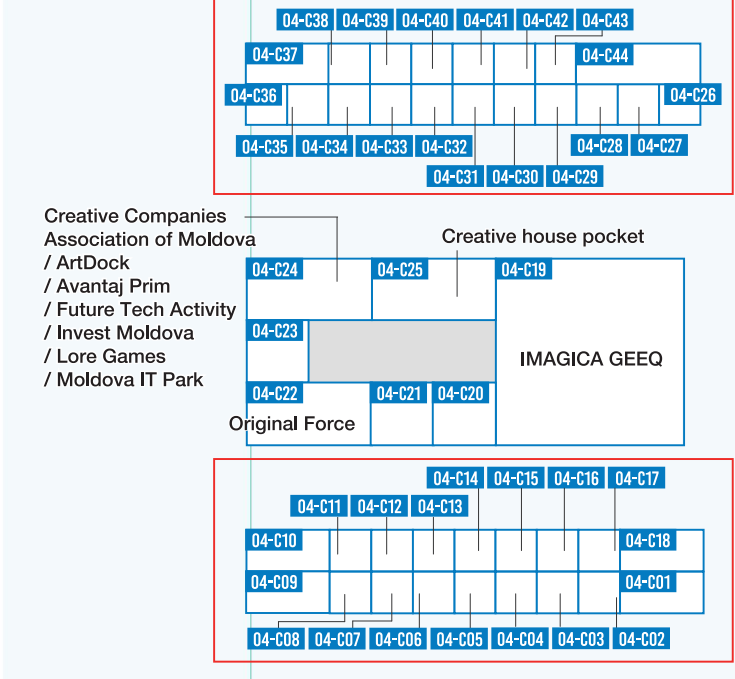

Business Solution Area [Hall 1-8] Enlarged View

FIGURE - A -

FIGURE - B -

- 04-C40 RICOH Industrial Solutions
- 04-C41 BlasTrain
- 04-C42 MetAI
- 04-C43 TYRADS
- 04-C44 Wrike Japan
- 05-C01 beyond
- 05-C02 DXable / Digital.ai
- 05-C03 Megaxus Infotech
- 05-C04 ULTRA-X ASIA PACIFIC
- 05-C05 Bird fab studio
- 05-C06 Digital Garage
- 05-C07 Purmoe Design Lab
- 05-C08 AIQVE ONE
- 05-C09 CRI Middleware
- 05-C10 Samsung R&D Institute Japan
- 05-C11 Alpha CRC
- 05-C12 Stream Hatchet
- 05-C13 Alconost
- 05-C14 Game8
- 05-C15 mountain studio
- 05-C16 memoQ
- 05-C18 Make Will
- 05-C19 Dialog Technologies
- 05-C20 V
- 05-C21 FINE
- 05-C22 SunFlare
- 05-C23 Sunbird
- 05-C24 Incredibuild Japan
- 05-C25 Diarkis
- 05-C26 TENBEN
- 05-C27 YOKOSUKA City
- 05-C28 CGKINGLAND
- 05-C29 Linkworld International
- 05-C30 Checkout.com
- 05-C31 Tokyo Cartographic
- 05-C32 Sheer Tianyi Technology
- 05-C33 Winking Studios
- 05-C34 NOKOV Motion Capture
- 05-C35 Playio
- 05-C36 Spicemart
- 05-C37 Kagoshima Prefecture (Kagoshima Regional Promotion Bureau)
- 05-C39 InMobi
- 05-C40 Lapin
- 05-C52 Levtech
- 05-C53 Nippon Television Network / JCG
- 05-C54 ThinkingData
- 05-C55 PingCAP