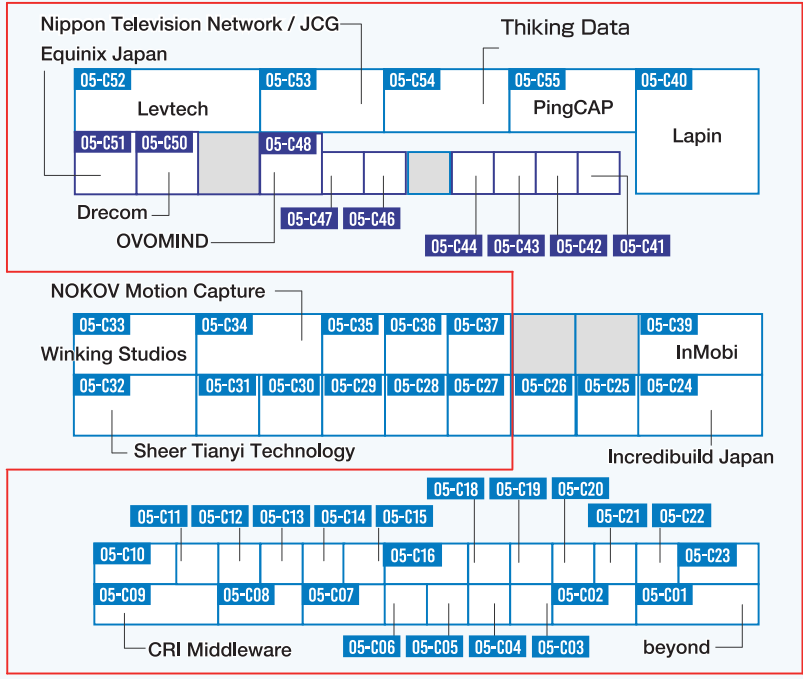

Business Solution Area [Hall 1-8] Enlarged View

FIGURE - A -

FIGURE - B -

- 04-C40 RICOH Industrial Solutions
- 04-C41 BlasTrain
- 04-C42 MetAI
- 04-C43 TYRADS
- 04-C44 Wrike Japan
- 05-C01 beyond
- 05-C02 DXable / Digital.ai
- 05-C03 Megaxus Infotech
- 05-C04 ULTRA-X ASIA PACIFIC
- 05-C05 Bird fab studio
- 05-C06 Digital Garage
- 05-C07 Purmoe Design Lab
- 05-C08 AIQVE ONE
- 05-C09 CRI Middleware
- 05-C10 Samsung R&D Institute Japan
- 05-C11 Alpha CRC
- 05-C12 Stream Hatchet
- 05-C13 Alconost
- 05-C14 Game8
- 05-C15 mountain studio
- 05-C16 memoQ
- 05-C18 Make Will
- 05-C19 Dialog Technologies
- 05-C20 V
- 05-C21 FINE
- 05-C22 SunFlare
- 05-C23 Sunbird
- 05-C24 Incredibuild Japan
- 05-C25 Diarkis
- 05-C26 TENBEN
- 05-C27 YOKOSUKA City
- 05-C28 CGKINGLAND
- 05-C29 Linkworld International
- 05-C30 Checkout.com
- 05-C31 Tokyo Cartographic
- 05-C32 Sheer Tianyi Technology
- 05-C33 Winking Studios
- 05-C34 NOKOV Motion Capture
- 05-C35 Playio
- 05-C36 Spicemart
- 05-C37 Kagoshima Prefecture (Kagoshima Regional Promotion Bureau)
- 05-C39 InMobi
- 05-C40 Lapin
- 05-C52 Levtech
- 05-C53 Nippon Television Network / JCG
- 05-C54 ThinkingData
- 05-C55 PingCAP