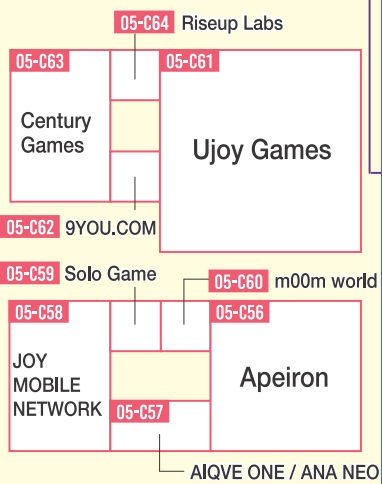

# HALL 5

05-S01

## Konami Digital Entertainment

04-S03

### AI Technology Pavilion (at Business Solution Area)

FIGURE -A-

BIBGames / BRIC  
Lizard Smoothie /  
SOUL GAMES / S

Immortal

04-C57

Gyeonggi  
Content Ag

04-C55

Malaysi  
Pavilion