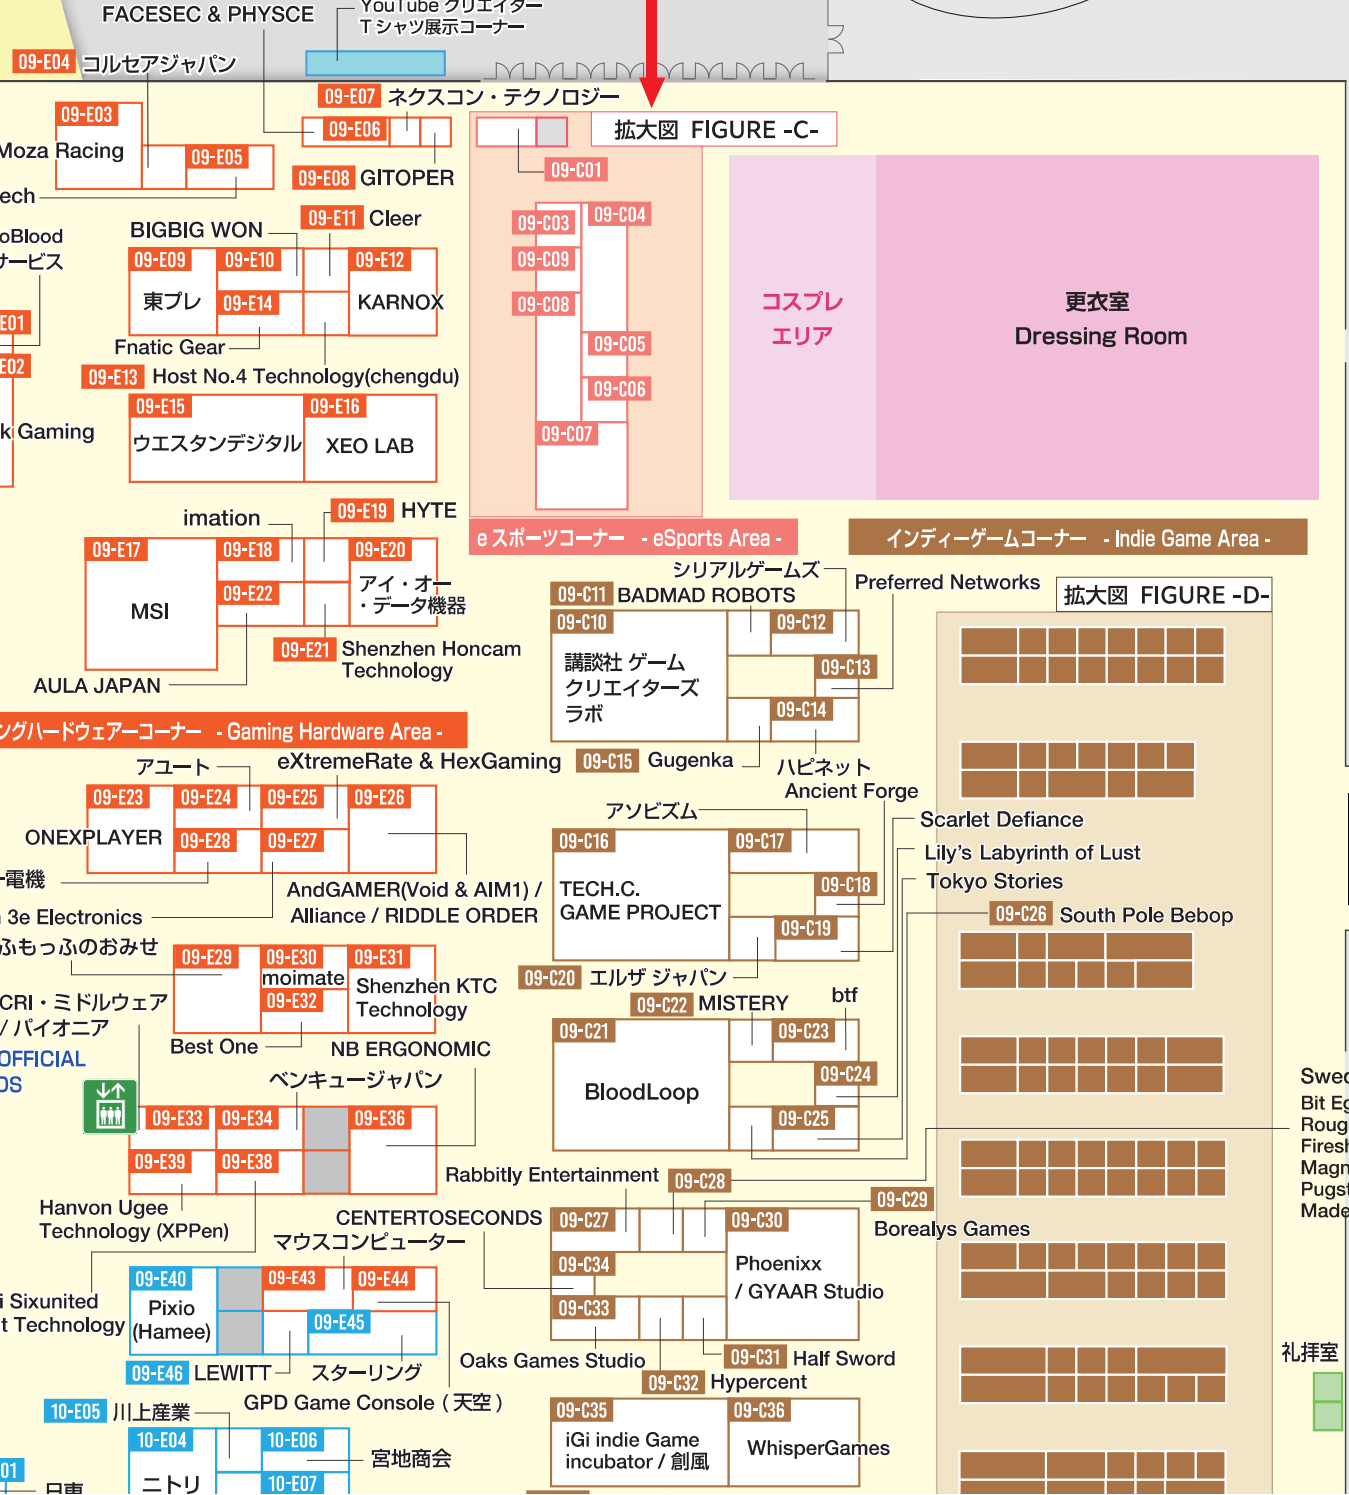

HALL 9

礼拝室

1-8ホールへの  
連絡通路

10-E01 口車

10-E01 口車

Sweden Game Arena  
 Bit Egg / Carry Castle / Chromatic Ink / Coherence / Cryp to Rouge / DASHY Studios / Dataspelsbranschen / Evergreen IT / Firehard / Game Advisor / Ichi go Ichie / Impact Unified / Magnetic Lake / Ninmark Soundworks / Perfect Random / Pugstorm / Rotten Raccoons / Silent Factory / Something We Made